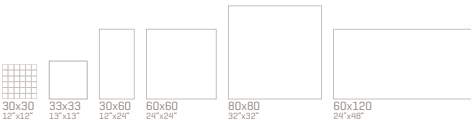

Beyaz | White

Bej | Beige

Gri | Grey

Füme | Fume

Antrasit | Anthracite

Ürün/ Product

Ürün/ Product	Ebat / Size [cm/in]	Kalınlık Thickness	Adet/Kutu Pcs/Box	m ² /Kutu m ² /Box	Kutu/Palet Boxes/Pallet	m ² /Palet m ² /Pallet	kg/Pallet Wgt/Pallet	SKID Weight Deviation [%]
Sırlı Granit Glazed Porcelain	30X30 / 12"X12" [5X5 Mosaics on Net]	9.3mm	8	-	48	384 adt/pcs	641 kg	-/+ 3
Sırlı Granit Glazed Porcelain	33X33 / 13"X13"	7.1mm	11	1.2	58	69.6	1089 kg	-/+ 3
Sırlı Granit Glazed Porcelain	30X60 / 12"X24"	8.4mm	8	1.44	32	46.08	863 kg	-/+ 3
Sırlı Granit Glazed Porcelain	60X60 / 24"X24"	9.3mm	4	1.44	30	43.20	853 kg	-/+ 3
Sırlı Granit Glazed Porcelain	80X80 / 32"X32"	11.5mm	2	1.28	36	46.08	1202 kg	-/+ 3
Sırlı Granit Glazed Porcelain	60X120 / 24"X48"	10.3mm	2	1.44	28	40.32	937 kg	-/+ 3